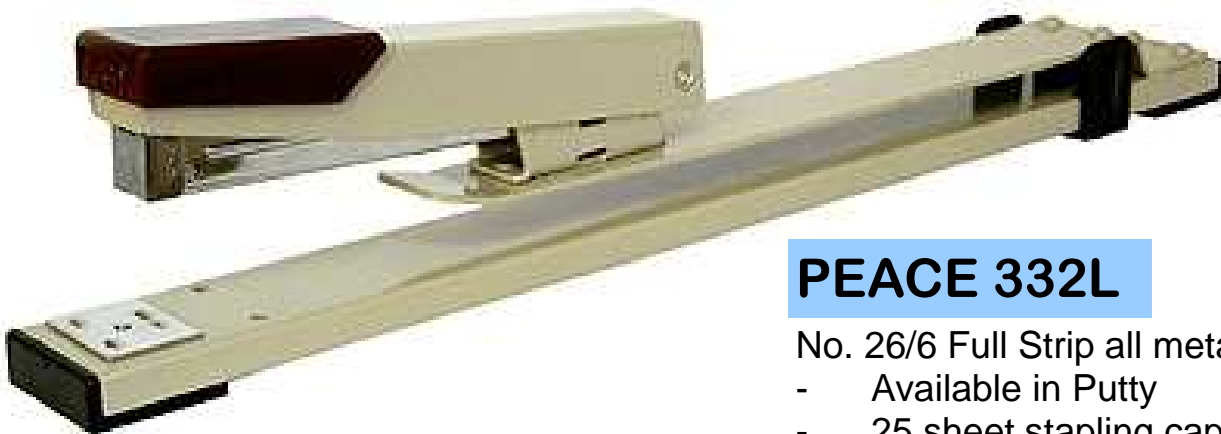

PEACE 352

- No. 26/6 Half Strip all metal stapler
- Available in Blue, Grey & Rose
 - 25 sheet stapling capacity

PEACE 332

- No. 26/6 Full Strip all metal stapler
- Available in Blue and Pink.
 - 25 sheet stapling capacity

PEACE 332L

- No. 26/6 Full Strip all metal stapler
- Available in Putty
 - 25 sheet stapling capacity
 - 300mm throat depth

SIFCO
fastening solutions

AUCKLAND
34 Lansford Cres
Avondale
Ph (09) 828 2019
Fax (09) 828 2017